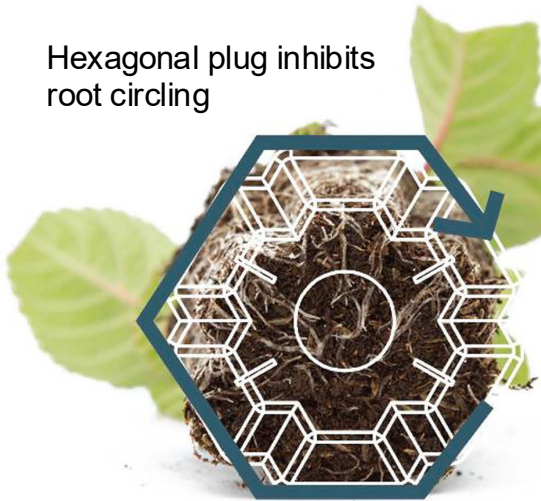

- Hexagonal cells designed to reduce shock and stress
- 140 varieties including Endless Summer[®] Hydrangeas, First Editions[®] Plants, and Easy Elegance[®] Roses brands
- Convenient shipping options

BAILEY[®]

JUMPSTARTS[®]

FAST GROWING TIMES

Endless Summer[®] BloomStruck[®]
Reblooming Hydrangea
JumpStarts[®] Liner

Endless Summer[®]
BloomStruck[®]
Reblooming
Hydrangea #2 Container

Plant in spring for late summer/fall sales
Plant in summer for next spring/summer sales

SPREAD OUT YOUR PLANTING SCHEDULE AND LABOR WITH JUMPSTARTS®

Hexagonal plug inhibits
root circling

- Grow a consistent crop with less transplant shock and flexible finishing times
- Stage your production cycles to complement your bareroot program and fill inventory gaps
- Easy to transport

FIRST
EDITIONS

ASSORTMENT

Choose from over 140 varieties of shrubs, including popular varieties from Endless Summer® Hydrangeas, First Editions® Plants, and Easy Elegance® Roses. These quart sized liners, available in 15 count trays, are ideal for container or field planting.