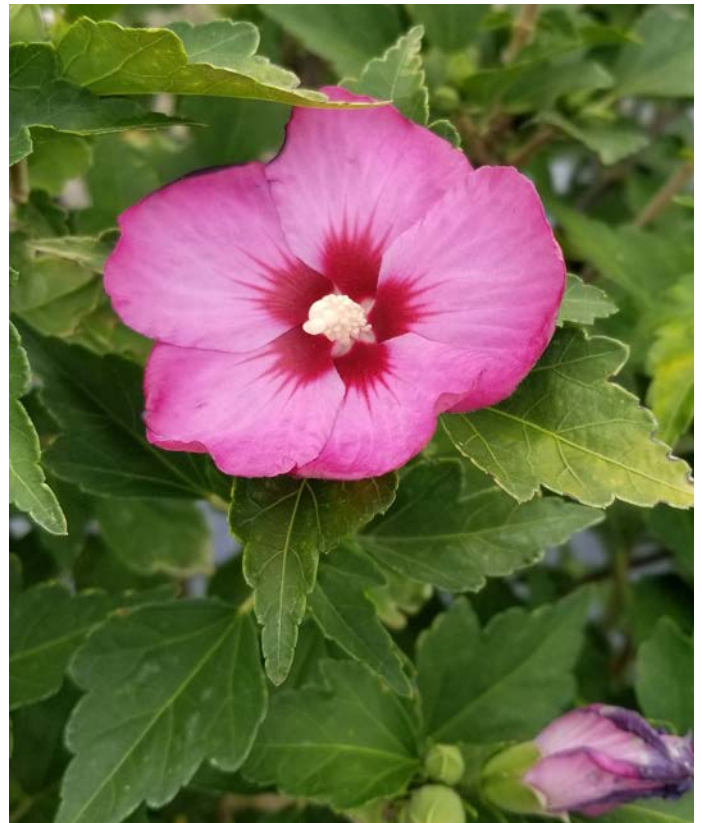

Petite Pink Flamingo™ Hibiscus

Hibiscus syriacus 'ORSTHIB5x1' PP38,866

- Seedless, single pink flowers produced in large numbers
- Dark green foliage early in the season
- Upright and vigorous, but compact growth habit

HEIGHT	WIDTH	SHAPE
4-5'	3'	Upright, Rounded
USDA HARDINESS	EXPOSURE	
5-9	Full Sun	

Sonic Bloom Wine® Weigela

Weigela florida 'SMNWFG' PP35,120 UtilPAF

- Rich burgundy foliage adds bold color all season long
- Bubblegum pink blooms rebloom spring through summer
- Loved by pollinators, perfect for borders, foundations & containers

HEIGHT	WIDTH	SHAPE
4-5'	3-4'	Mounded
USDA HARDINESS	EXPOSURE	
4-8	Full Sun