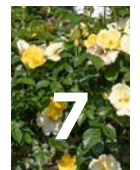

Eazy Bee-zy™
Rose