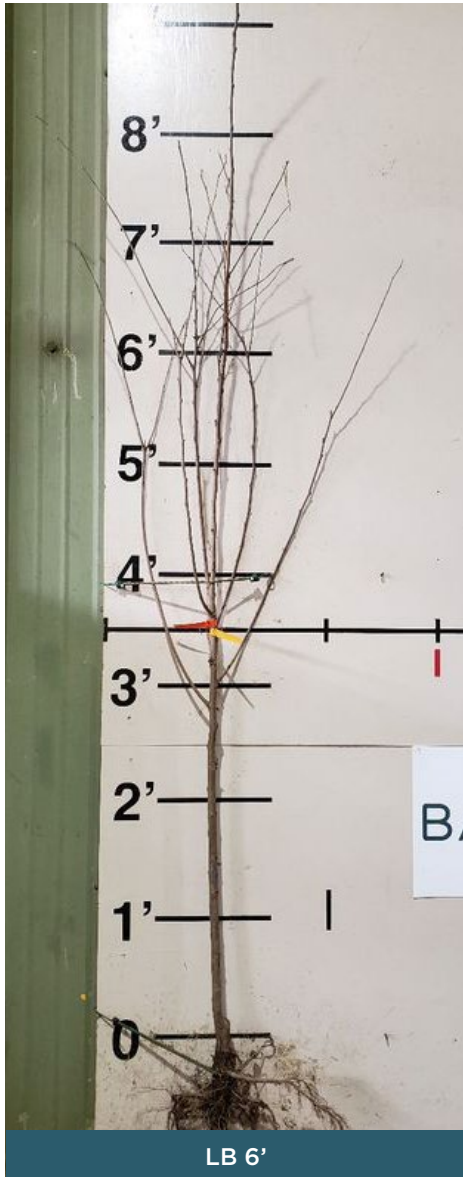

This selection resulted from a controlled cross between Vanguard™ elm and Accolade® elm, conducted by Dr. George Ware at the Morton Arboretum. Introduced through Chicagoland Grows®, it has an upright habit with strong branching, lustrous dark green foliage and excellent disease and pest resistance.

BENEFITS OF A LB 6' GRADE

- Great value that requires less pruning
- Ideal for selling to municipalities
- Good for lining out in the field or nice fit for a #10 container

HEIGHT 60'	WIDTH 35-40'	ZONE 4-7	EXPOSURE Full Sun
FOLIAGE Glossy, deep green	FALL FOLIAGE Yellow	SHAPE Upright	