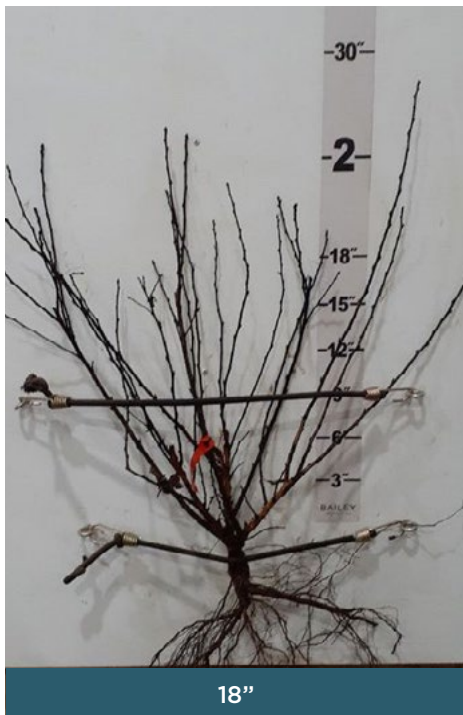

We selected this ninebark because of the stunning foliage. Reddish new growth matures to deep red-purple foliage that holds its color reliably all summer, which we have witnessed in our trials in Georgia and other test sites. Add to that, Fireside™ doesn't show any signs of powdery mildew in the field or in production. The leaf size is intermediate; bigger than Little Devil™ but smaller than Diabolo®. Pinkish-white flowers bloom in spring and foliage turns deep purple in fall. The plant habit is tidier than other Physocarpus with a rounded, upright shape.

BENEFITS OF AN 18" GRADE

- Can be finished in a #3 and #5 container for late summer/fall sales
- Stage pruning will provide additional blooms
- Have been cut back in the field to produce a fuller plant

HEIGHT 5-7'	WIDTH 4-6'	ZONE 3-7	EXPOSURE Full Sun
FOLIAGE Deep red to purple	FALL FOLIAGE Deep purple	SHAPE Upright, rounded	

Click below to learn more and see current availability, or contact your Sales Representative.