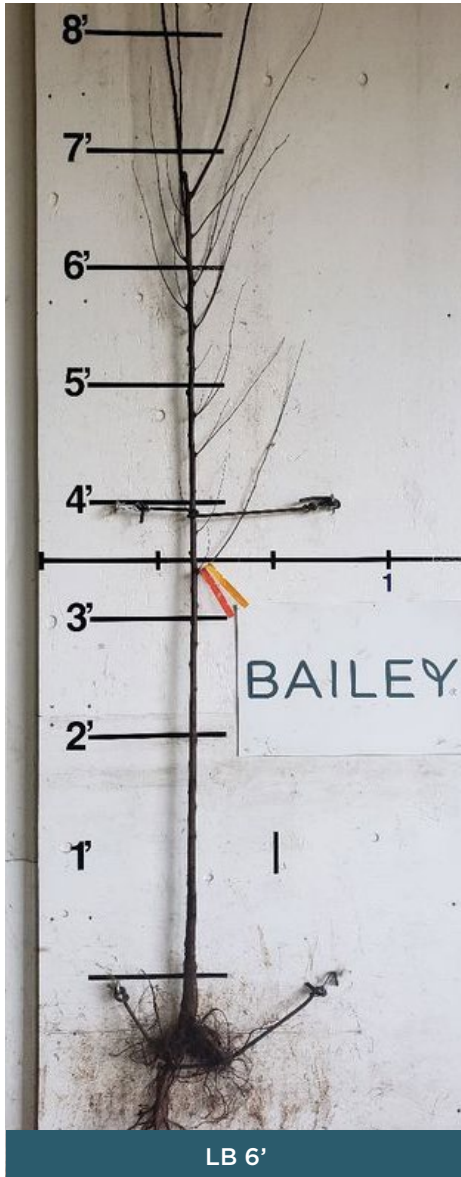

With an elegant branching habit and vase shape much like American elm, this xeriscape plant is tolerant of pollution and city conditions. An excellent street tree, Green Vase[®] is taller and less broad than Zelkova 'Village Green' while being twice as rapid a grower when young.

BENEFITS OF A LB 6' AND LB 8' GRADE

- Has been pruned to prevent leaves from getting caught in the canopy
- Larger size for quick turnaround in the field
- Comes with a well-developed head

HEIGHT 60-70'	WIDTH 35-40'	ZONE 6-8	EXPOSURE Full sun
FOLIAGE Green	FALL FOLIAGE Bronze-red	SHAPE Vase shaped	