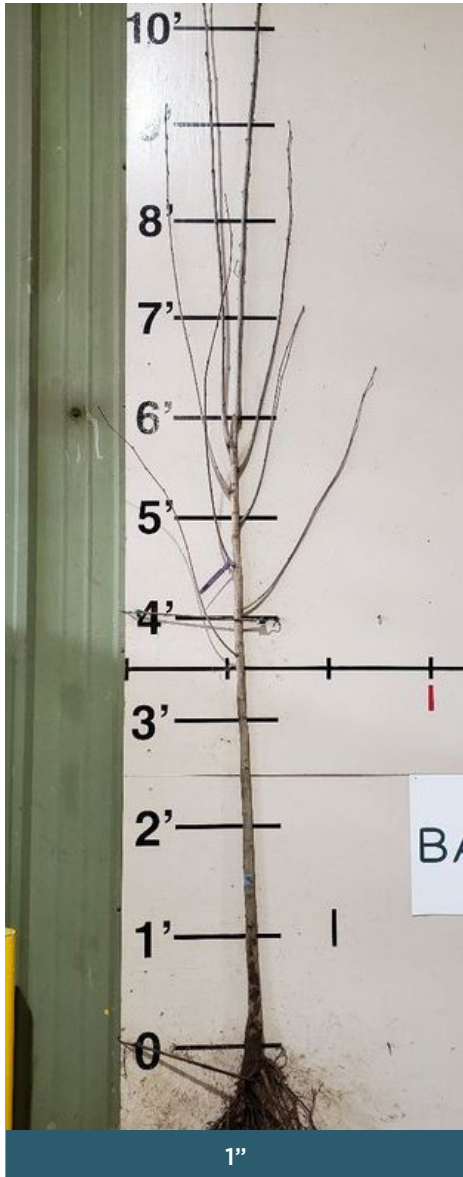

This McKay Nursery introduction was selected for its uniform branching habit and upright narrow form. This is an excellent nursery tree and makes up well as a young B&B tree. Use it in the landscape for boulevards and smaller yards where space is at a premium, but shade is required. The distinctive bark is silvery gray especially when the plant is immature and is very attractive. American Sentry[®] is the most resistant linden to Japanese beetle.

BENEFITS OF A 1" AND 1 ¼"

- Last year to order 'American Sentry'!
- Nearly finished plant for municipalities
- Quick turnaround in a #15 or larger container

HEIGHT	WIDTH	ZONE	EXPOSURE
40'	25-30'	3-8	Full sun
FOLIAGE	FALL FOLIAGE	SHAPE	
Green	Yellow	Pyramidal	