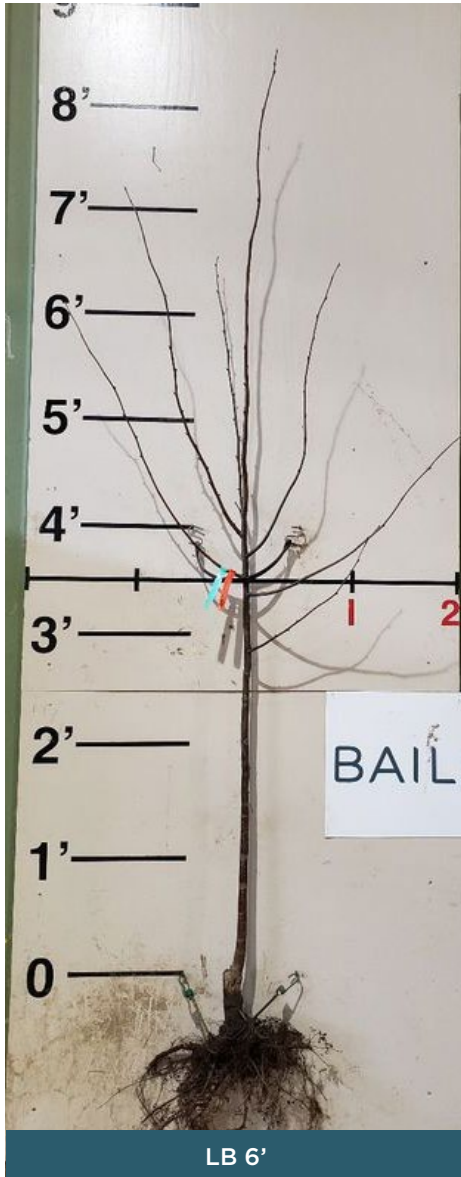

This littleleaf linden is very suitable for street planting and was voted the 1998 Iowa Tree of the Year. Greenspire® has a straight trunk, rich foliage and fragrant, pale yellow flowers.

BENEFITS OF A LB 5' AND LB 6' GRADE

- Generous grade with a well-developed head
- Ideal size for municipal plantings
- Minimal pruning required

HEIGHT 40-50'	WIDTH 30-35'	ZONE 4-7	EXPOSURE Full sun
FOLIAGE Leathery, dark green	FALL FOLIAGE Yellow	SHAPE Oval	