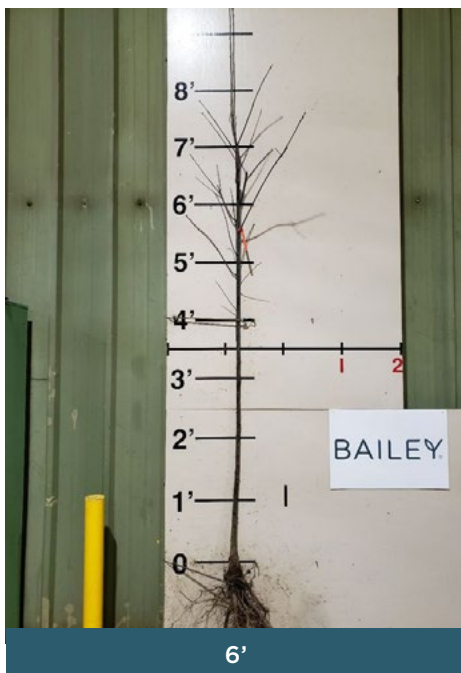

The fastest growing oak and one of the easiest to transplant, this tree is great for street use or as a landscape tree. The foliage is dense and lustrous and leaves hang on the tree into winter. Named the 1999 Iowa Tree of the Year.

**BENEFITS OF A 6' GRADE**

- Has a well-developed top
- A larger grade that gives you a head start in the field
- Extra steps are taken in storage to improve transplanting results

<b>HEIGHT</b> 60-80'	<b>WIDTH</b> 50'	<b>ZONE</b> 3-8	<b>EXPOSURE</b> Full Sun
<b>FOLIAGE</b> Glossy, dark green	<b>FALL FOLIAGE</b> Red to red-brown	<b>SHAPE</b> Pyramidal in youth, rounded at maturity	