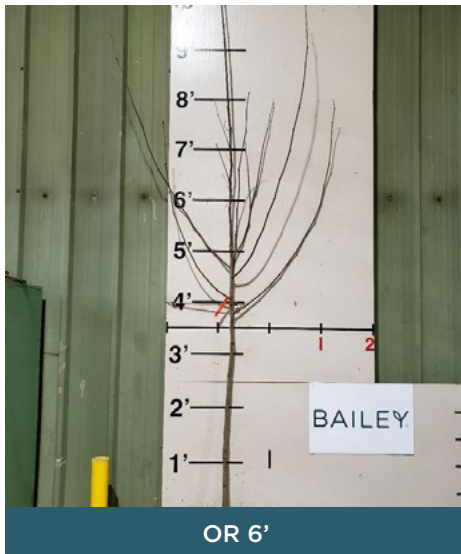

Exclamation!™ was selected for its strong central leader, dense upright pyramidal shape, and attractive foliage. It's also tolerant of difficult urban conditions such as adverse soils, poor drainage, air pollution, and drought. This selection was bred for resistance to anthracnose, and like all planetrees, it develops an attractive exfoliating bark, which peels back to expose interior bark in shades of cream to white.

BENEFITS OF A OR 6' GRADE

- Grown from tissue culture to hasten growth and produce straight trunks
- Has a well-developed head, reducing the need for pruning
- Durable tree for difficult sites

HEIGHT 60'	WIDTH 45'	ZONE 4-9	EXPOSURE Full sun
FOLIAGE Dark green	FALL FOLIAGE Yellow	SHAPE Pyramidal	