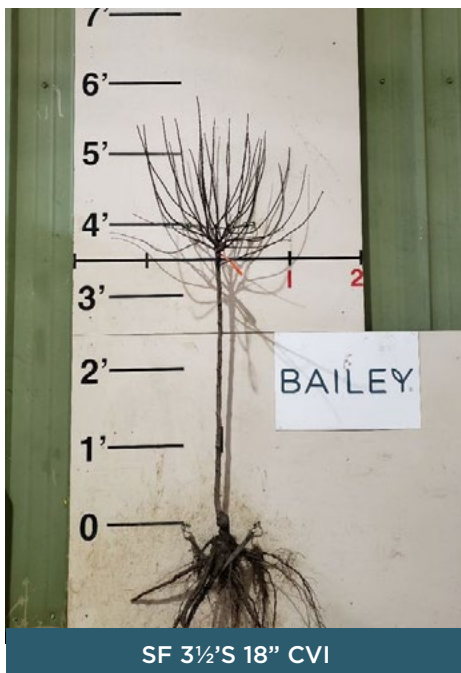

This small crab is a uniform grower that seldom requires pruning. It forms a compact rounded head with tiny dark green leaves. Resistant to scab, this cultivar is grafted on a 42" standard.

SF 3½'S 18" CVI

**BENEFITS OF A SF 3½'S 18" CVI GRADE**

- Great size to finish #7 or #10 containers
- A larger grade that gives you a strong start in the field

HEIGHT	WIDTH	ZONE	EXPOSURE
8-10'	12-15'	3-7	Full Sun
SHAPE			
Compact, rounded			