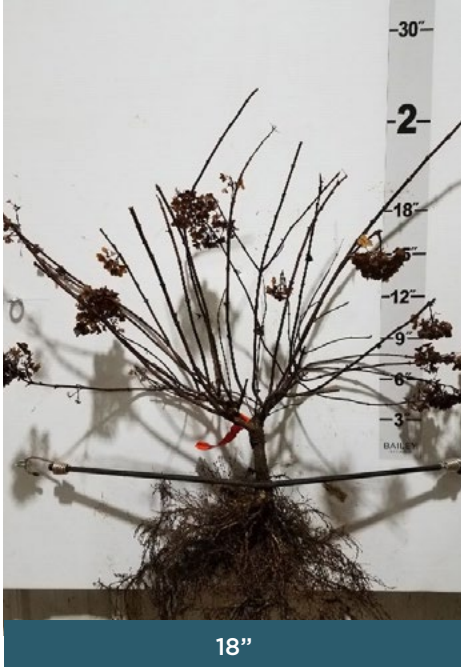

Strawberry Sundae® is another outstanding selection from French breeder Jean Renault. This compact selection is similar to Vanilla Strawberry™ but much more compact. Flowers emerge creamy white in mid- summer and change to pink as night temperatures cool down. With its compact habit this hydrangea adds striking flowers to small spaces and is nicely proportioned for patio containers. The color lasts well into fall. Excellent for fresh cut and dried flower arrangements. Flower color varies based on climate and growing conditions. (CPBR #4609)

BENEFITS OF AN 18” GRADE

- Can be finished in a #3 and #5 container for late summer/fall sales
- Stage pruning will provide additional blooms
- Have been cut back in the field to produce a fuller plant

HEIGHT 4-5'	WIDTH 3-4'	ZONE 3-8	EXPOSURE Full Sun to Part Shade
FOLIAGE Medium green	FALL FOLIAGE Insignificant	SHAPE Compact, upright	

Click below to learn more and see current availability, or contact your Sales Representative.