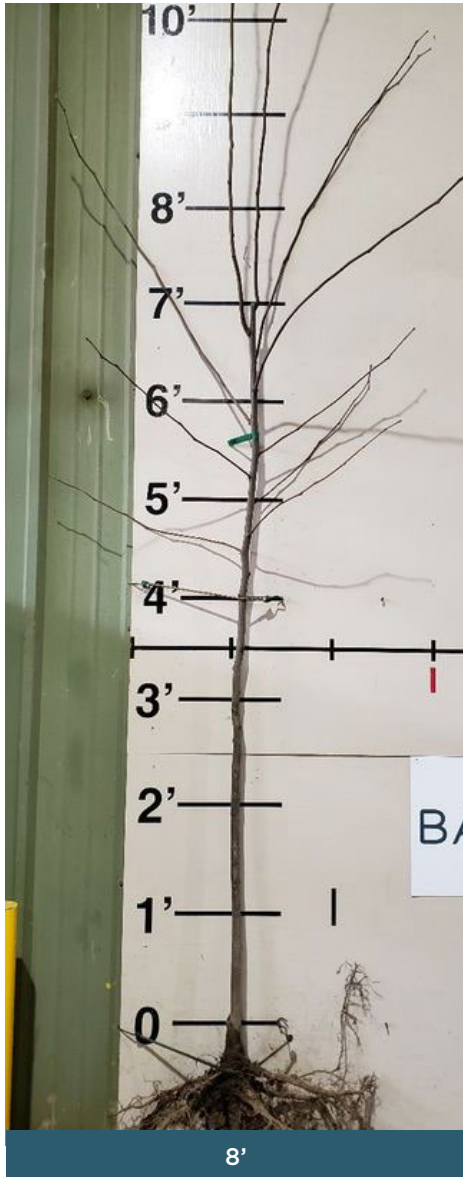

A stately and unusual variety with distinctive pyramidal form, this tree develops a strong, sturdy trunk and shapely crown. Thornless, and essentially fruitless, it is a valuable tree for light, filtered shade.

BENEFITS OF AN 8' GRADE

- Gives you a well-branched tree with symmetrical branching
- Ideal for a quick turnaround in a #10 container
- These trees are given extra steps in storage to prevent disease problems

HEIGHT 50'	WIDTH 30-35'	ZONE 4-7	EXPOSURE Full Sun
FOLIAGE Dark green	FALL FOLIAGE Golden yellow	SHAPE Broadly pyramidal	

Click below to learn more and see current availability, or contact your Sales Representative.