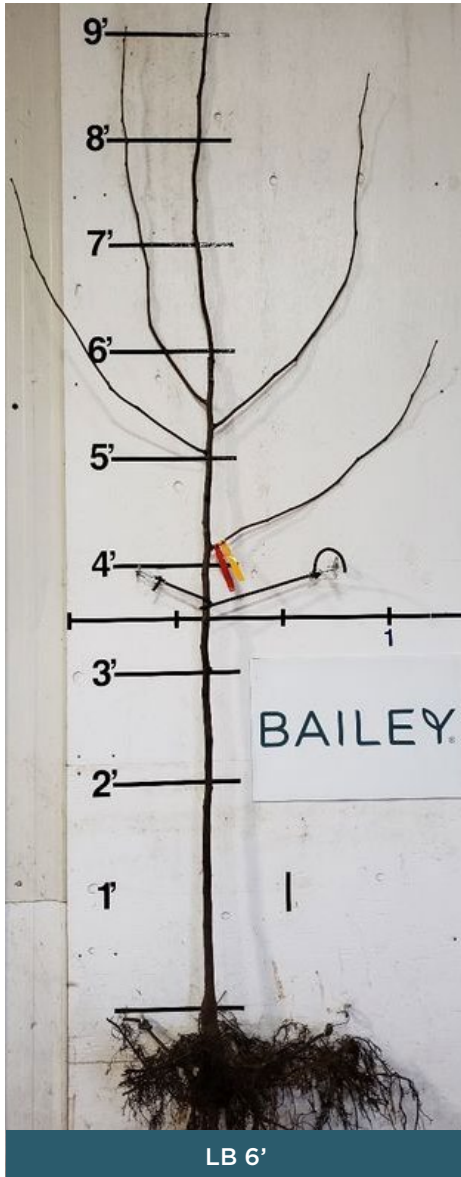

Skyline® has a distinct pyramidal form that gives this tree a stately appearance in the landscape. With a strong trunk and shapely crown, this thornless selection is a valuable tree for providing light, filtered shade.

BENEFITS OF A LIGHT-BRANCHED GRADE

- Has been undercut, giving you the same roots as a larger branched grade
- Fibrous root system that quickly establishes
- Given extra care to prevent canker issues during harvest and in storage

HEIGHT 50'	WIDTH 30-35'	ZONE 4-7	EXPOSURE Full sun
FOLIAGE Dark green	FALL FOLIAGE Golden yellow	SHAPE Broadly pyramidal	

Click below to learn more and see current availability, or contact your Sales Representative.