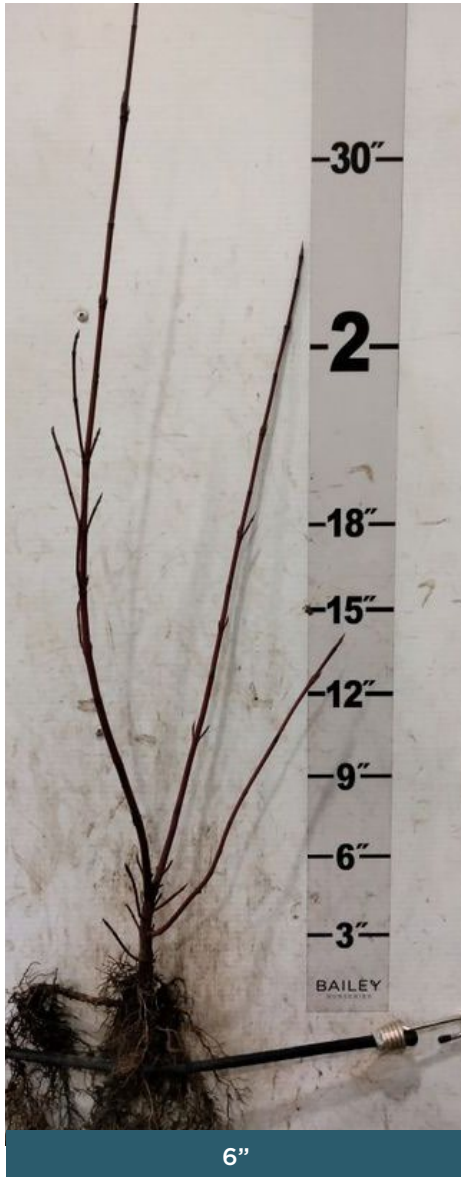

An excellent red stem dogwood that provides beautiful color in winter. This adaptable shrub is shade tolerant and has porcelain-blue fruit.

BENEFITS OF A 6" GRADE

- Great size to finish #2 containers for late summer/fall sales
- Can be used to finish #3 containers for sales the following spring

HEIGHT 8-10'	WIDTH 8-10'	ZONE 2-7	EXPOSURE Full Sun
FOLIAGE Green	FALL FOLIAGE Red-purple	SHAPE Rounded	

Click below to learn more and see current availability, or contact your Sales Representative.

LEARN MORE