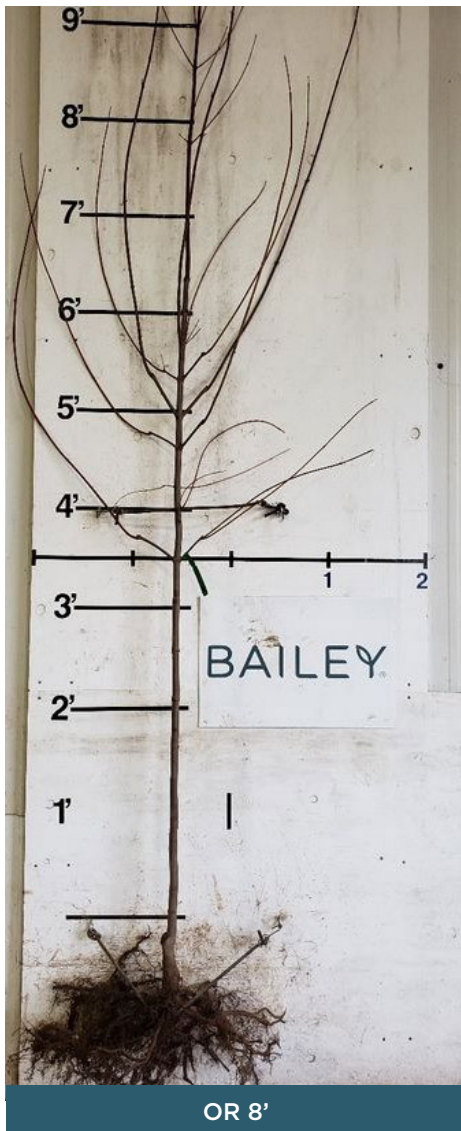

An outstanding selection of Red Maple, Red Sunset® stuns with brilliant orange to scarlet leaves in the early fall. Spring flowers, leaf stems, branch tips, and the fruits are all tinged red for a dramatic display year-round. The habit is upright and spreading in its youth, becoming pyramidal to rounded as it matures. The fast growth habit of this female selection makes this large shade tree an excellent choice for the landscape.

BENEFITS OF AN 8' GRADE

- Gives you a well-branched tree with symmetrical branching
- Ideal for a quick turnaround in a #10 container

HEIGHT 40-50'	WIDTH 35-40'	ZONE 4-7	EXPOSURE Full Sun
FOLIAGE Green	FALL FOLIAGE Orange to red	SHAPE Pyramidal to rounded	