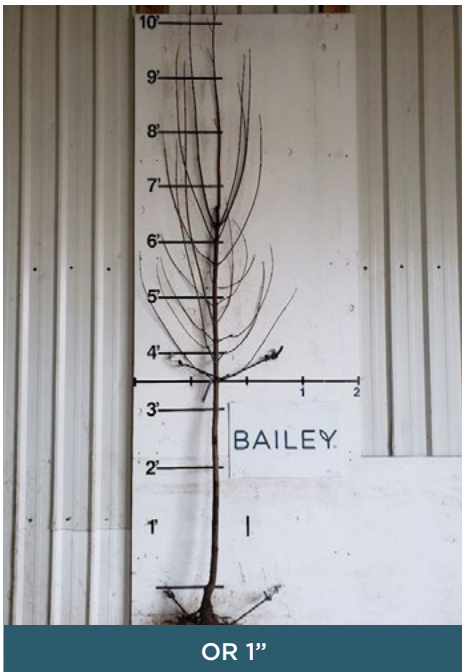

Selected because of its superior habit and fall color, Matador™ turns deeper red than Autumn Blaze® and colors more consistently than Sienna Glen®. An adaptable tree with an upright, symmetrical form. Gains its fall color a bit later than other cultivars and holds its leaves longer. Excellent choice for lawn, street or park. Discovered in 1997 at our container tree farm by Kevin Johnston of Bailey Nurseries, Inc.

BENEFITS OF OR 1" GRADE

- Great size for #10-#15 container production
- Well-developed liner to hasten field production
- Less pruning needed

HEIGHT 40-45'	WIDTH 20-40'	ZONE 4-7	EXPOSURE Full Sun
FOLIAGE Green	FALL FOLIAGE Deep red to orange-red	SHAPE Upright oval	