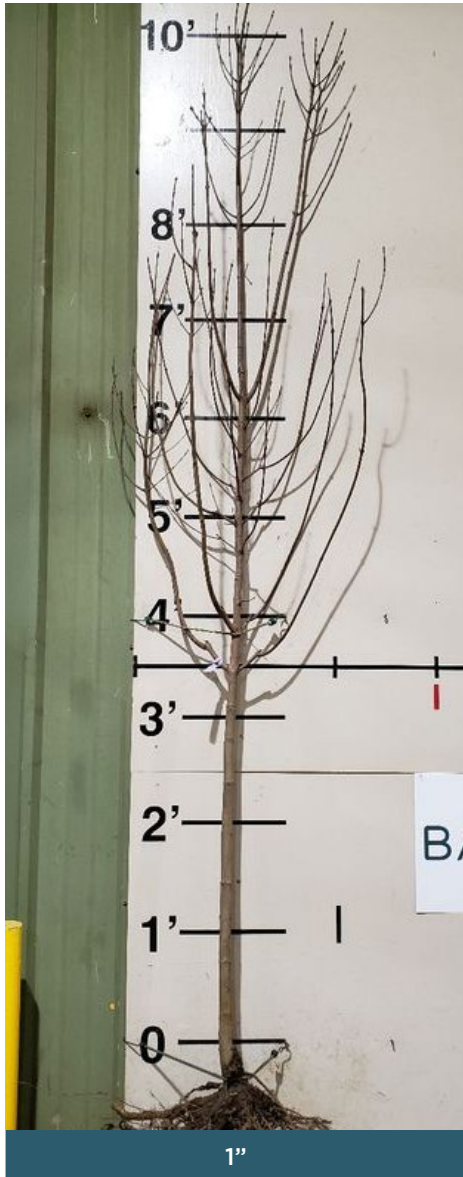

Commemoration® Maple is a vigorous growing tree with glossy, deep green leaves that are heavy textured and resistant to leaf tatter. This tree has a moderately oval and spreading crown with fall foliage that becomes colors of yellow, orange, red, and pink two weeks earlier than other sugar maples.

**BENEFITS OF A 1" GRADE**

- Ideal for quick turnaround in the field
- Use for #10-#15 container production
- Minimal pruning needed

<b>HEIGHT</b> 50'	<b>WIDTH</b> 30'	<b>ZONE</b> 4-7	<b>EXPOSURE</b> Full Sun
<b>FOLIAGE</b> Glossy, deep green	<b>FALL FOLIAGE</b> Yellow, orange, red	<b>SHAPE</b> Moderately spreading	