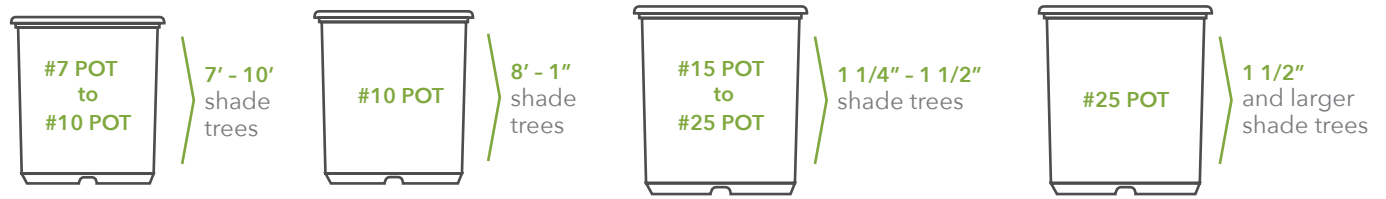

CONTAINER SIZES FOR BAREROOT PRODUCT

Determining what size container to plant your bareroot product will greatly influence its success as a finished product. Use this chart as a general guide for sizing, but keep in mind that, there can be variation based on root system size, age of the plant and the length of time that the plant will be grown in the pot.

TREES