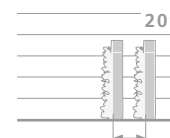

'Sweet Summer Love'

Clematis 'Sweet Summer Love' pp#24,044, cbraf

Clematis

New look for Sweet Autumn Clematis

Wouldn't it be great if sweet autumn clematis flowered sooner and longer and came in other colors? Now it does! 'Sweet Summer Love' gives you everything you want: the flowers, the fragrance, the ease of growth and cranberry-violet blooms that start over a month earlier than others.

- FRAGRANT
- REBLOOMER
- MAY BE TRIMMED IN EARLY SUMMER

- SIZE & SHAPE
10'+ TALL

- SPACING 6-10'
- USDA 4, AHS 9
- FULL SUN
- PART SHADE

PW
PROVEN
WINNERSSM

www.provenwinners-shrubs.com

COLOR CHOICE
FLOWERING SHRUBS