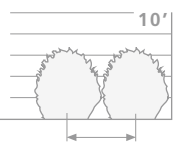

## The earliest blooming hydrangea

The earliest blooming variety available! White blooms appear in late May - early June and turn deep pink before 'Pink Diamond' even begins to show flowers. Bred by noted plantsman Mark Bulk, Boskoop, Netherlands.

VERY HARDY | EARLY BLOOMING | PRUNE IN LATE WINTER

[www.provenwinners-shrubs.com](http://www.provenwinners-shrubs.com)

- SIZE & SHAPE  
6-8' TALL  
AND WIDE

- SPACING 6-8'
- USDA 3, AHS 8
- FULL SUN / PART SHADE