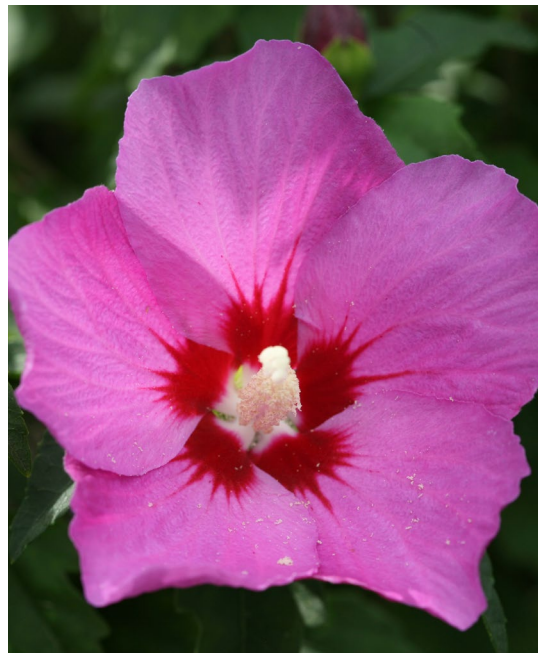

Lil' Kim™

Hibiscus syriacus

Hibiscus syriacus 'Antong Two', pp# 19,547, cbr#3399

Dwarf rose of Sharon is perfect for containers and smaller gardens. It has a compact habit and large flowers that are ideal for adding summer color to patio gardens and landscapes.

- DEER-RESISTANT
- SUPPORTS POLLINATORS
- DWARF
- PRUNING IS SELDOM NEEDED, BUT MAY BE TRIMMED IN LATE WINTER

Lil' Kim™ Red Lil' Kim™ Violet

Hibiscus syriacus 'SHIMRR38', ppaf, cbraf

Hibiscus syriacus 'SHIMRV24', ppaf, cbraf

- SIZE & SHAPE
3-4' TALL
AND WIDE

- SPACING 4-5'
- USDA 5, AHS 9
- FULL SUN

PW
PROVEN
WINNERS®

www.provenwinners-shrubs.com

COLOR CHOICE
FLOWERING SHRUBS