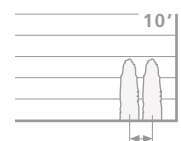

## Fastigate, non-invasive *Rhamnus*

A tremendous plant for container gardens and narrow spaces, Fine Line has a narrow habit that fits easily into landscapes. Fine Line is a non-invasive alternative to other buckthorn varieties; it produces very little fruit and has a very low (less than 3%) germination rate. Its fine texture, durable nature and narrow habit make it a tremendously useful landscape plant.

- DEER-RESISTANT
- VERY COLD-HARDY
- NON-INVASIVE
- PRUNING IS SELDOM NEEDED, BUT MAY BE TRIMMED IN FALL

- SIZE & SHAPE  
5-7' TALL  
2-3' WIDE

- SPACING 2-3'
- USDA 2, AHS 8
- FULL SUN / PART SHADE

**PW**  
PROVEN  
WINNERS®